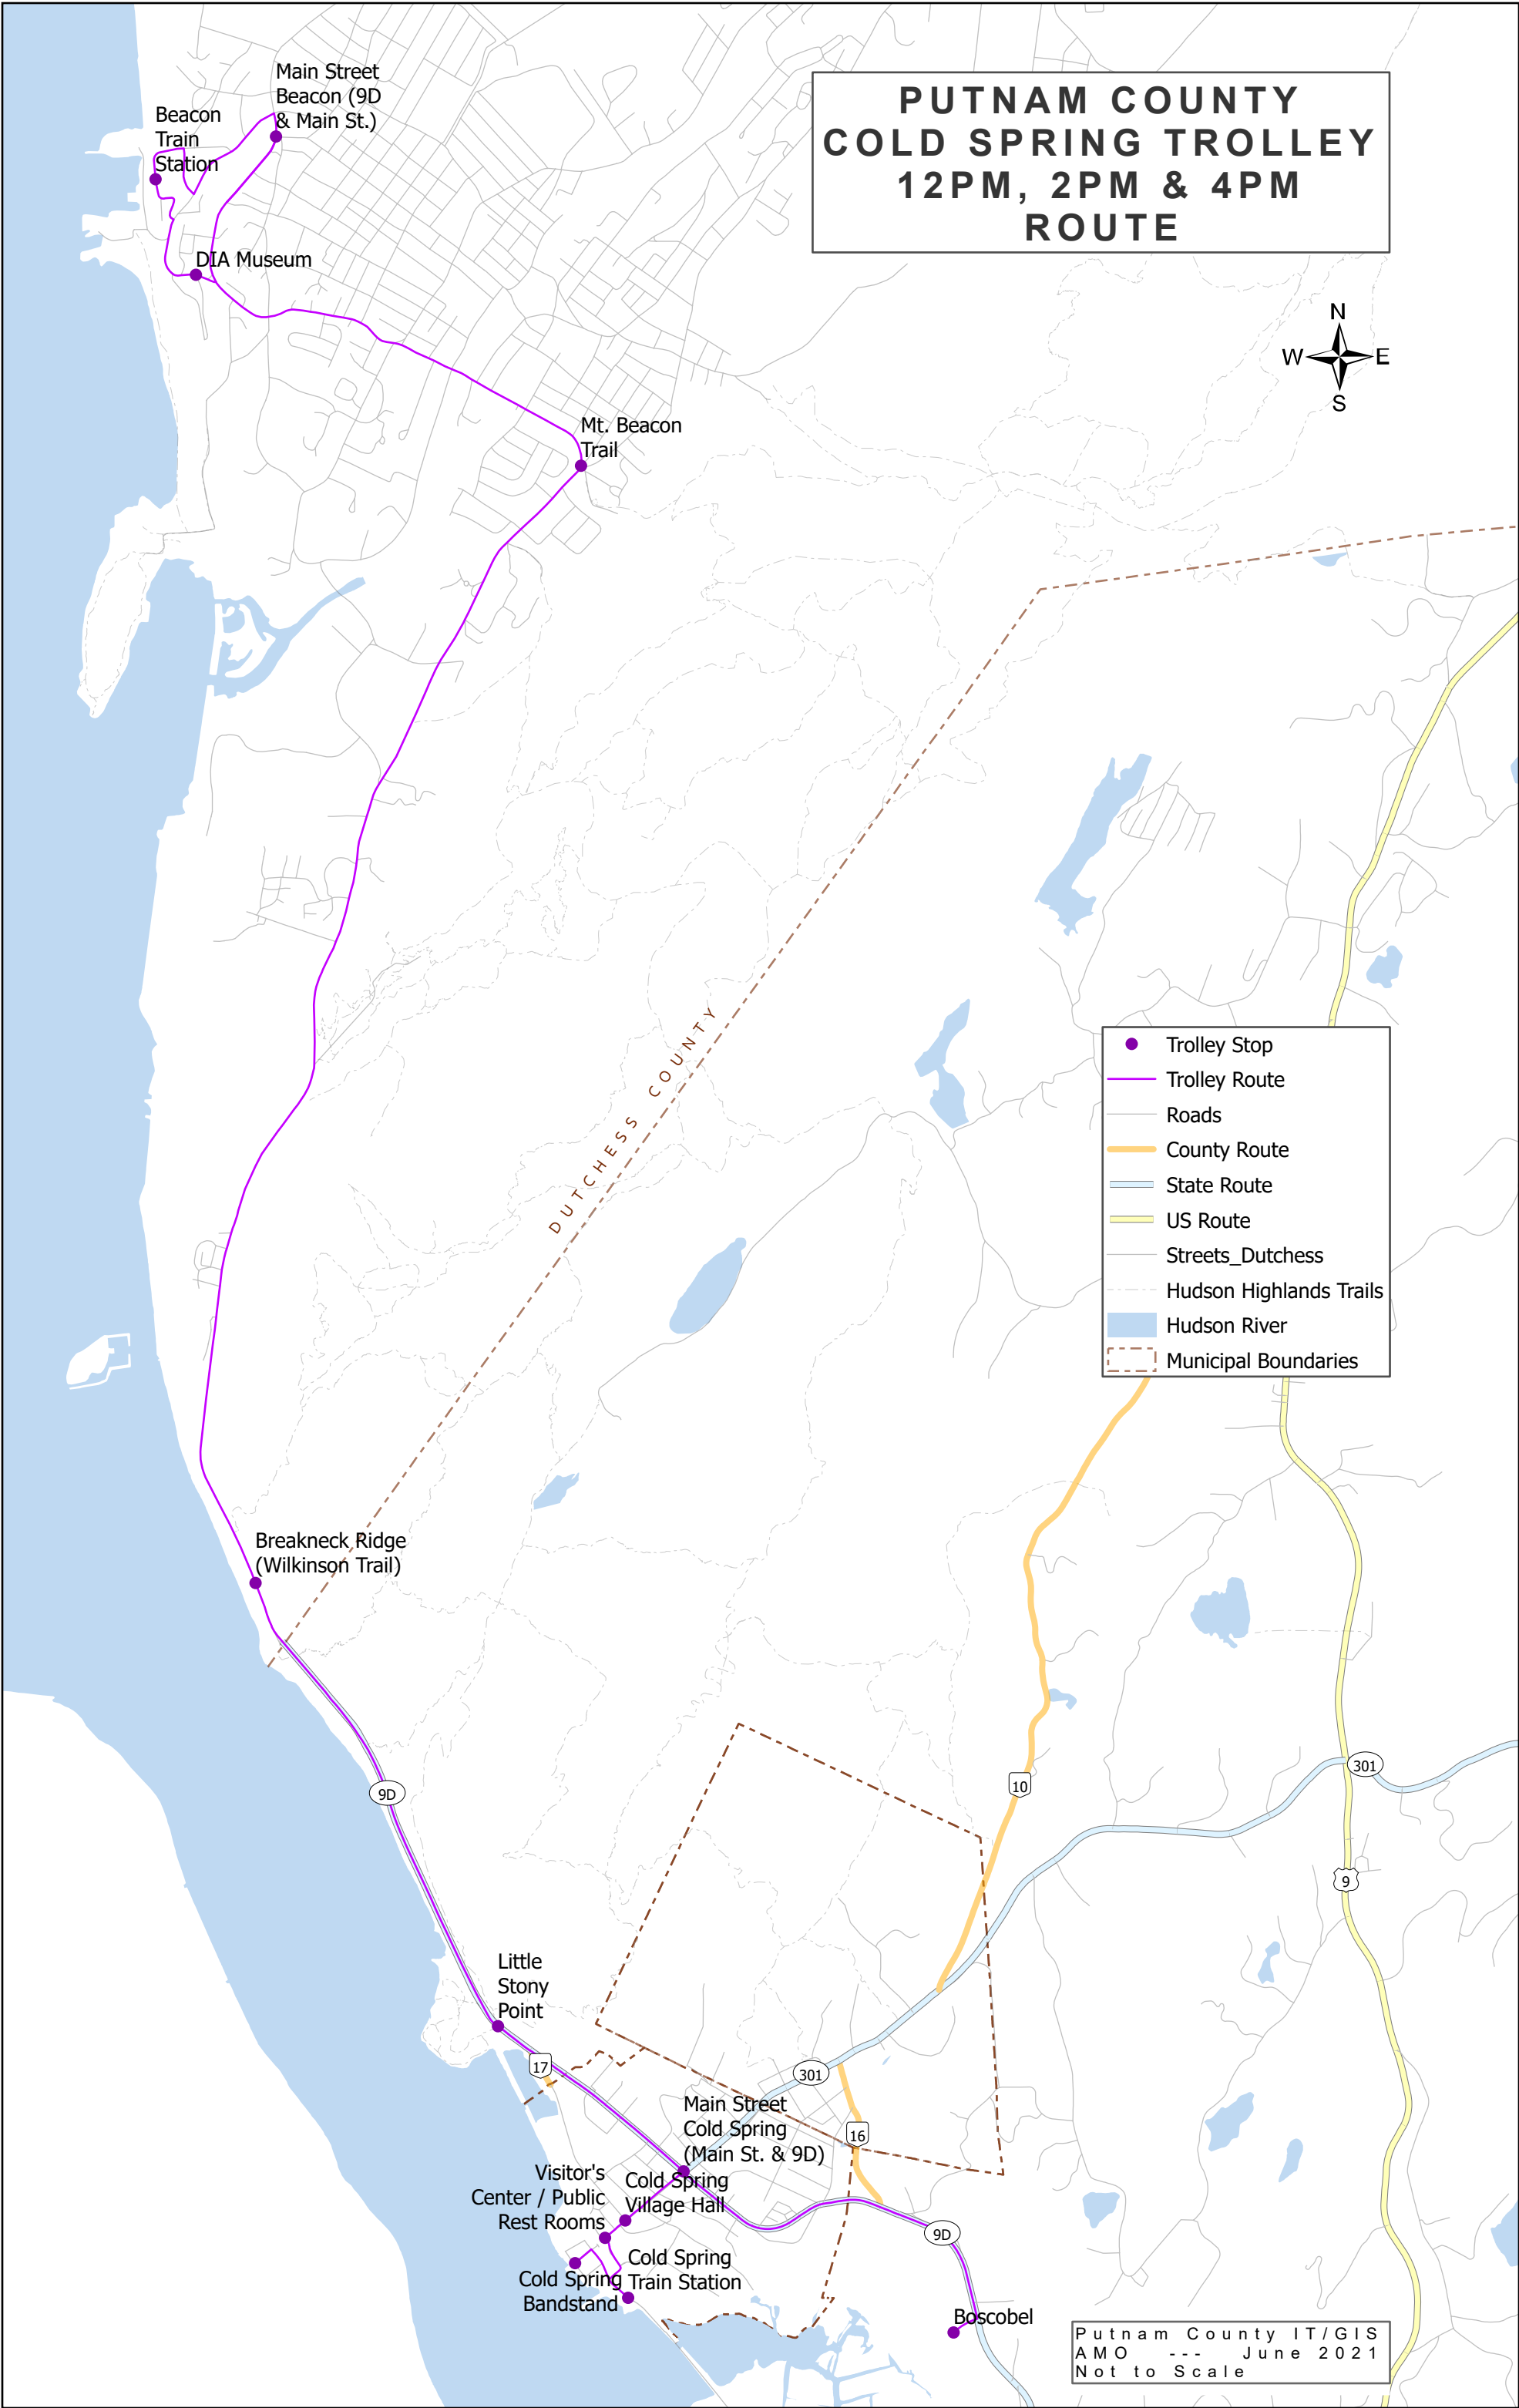

# PUTNAM COUNTY COLD SPRING TROLLEY 12PM, 2PM & 4PM ROUTE

- Trolley Stop
- Trolley Route
- Roads
- County Route
- State Route
- US Route
- Streets\_Dutchess
- - - Hudson Highlands Trails
- █ Hudson River
- - - Municipal Boundaries

Putnam County IT/GIS  
AMO --- June 2021  
Not to Scale